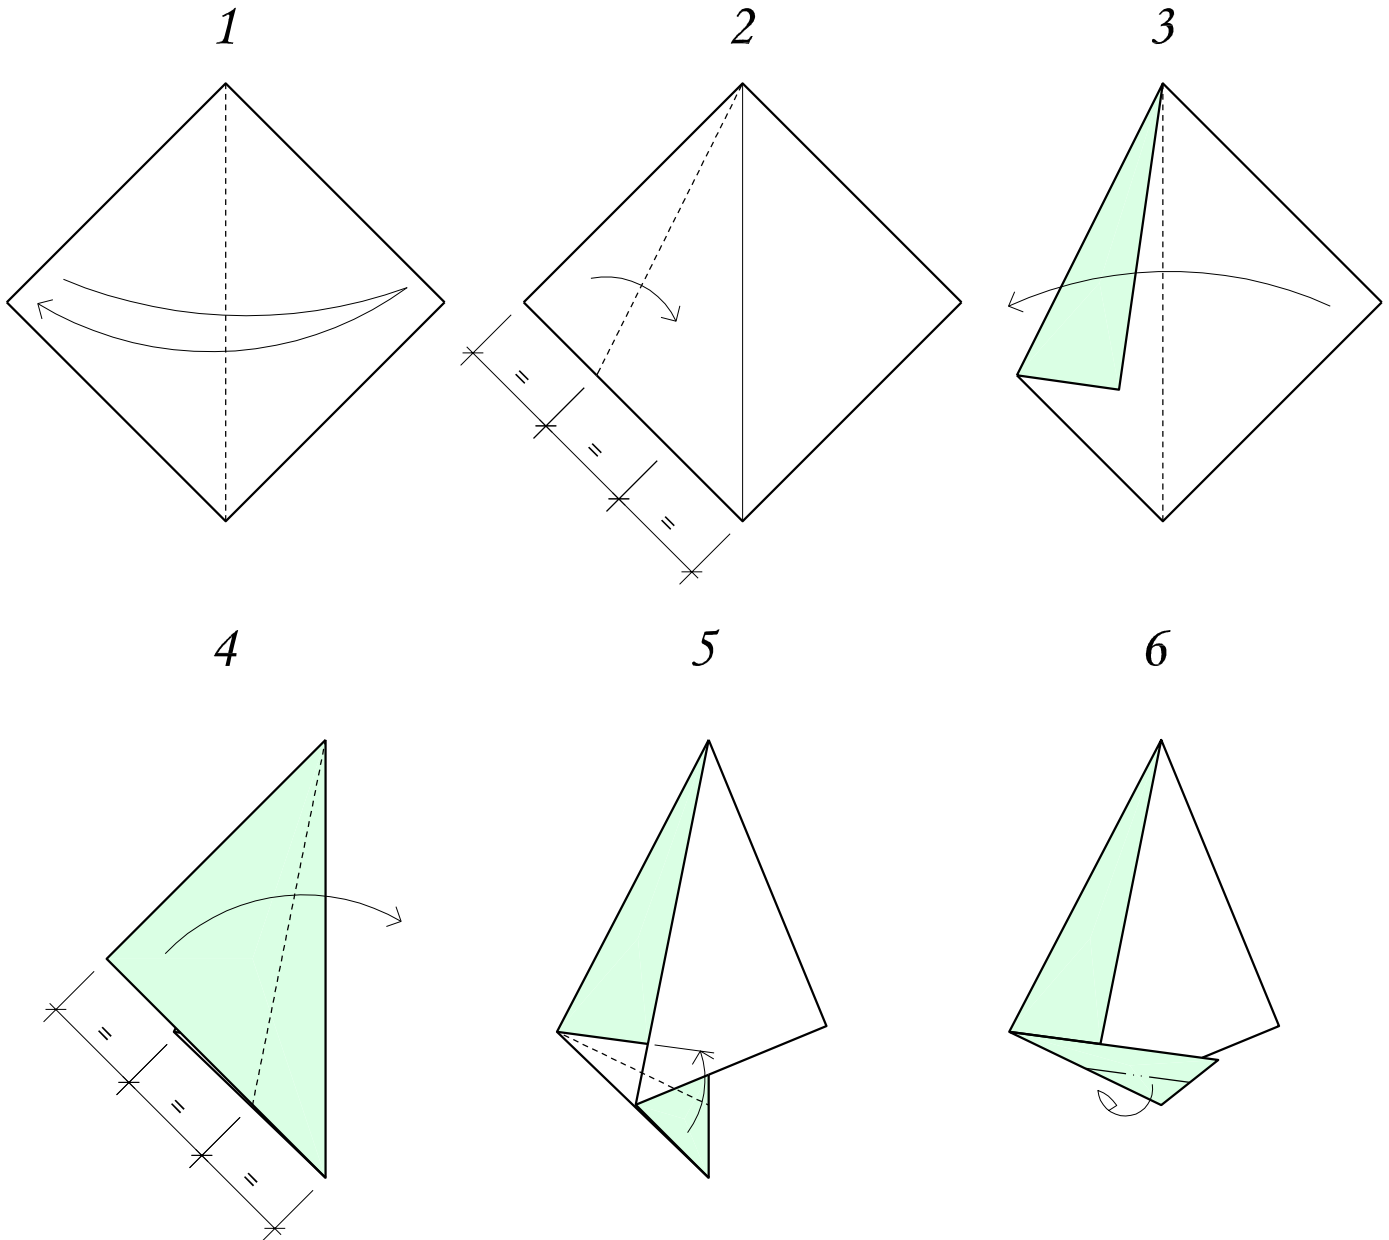

Simple Sail Boat

Symbol Key

- Valley fold
- . . - Mountain fold
- ← Fold movement path
- ↪ Fold movement path away from view

Diagram: Allan Wise
 © July 2003, origamiyal@bigpond.com
 recommend use two color paper