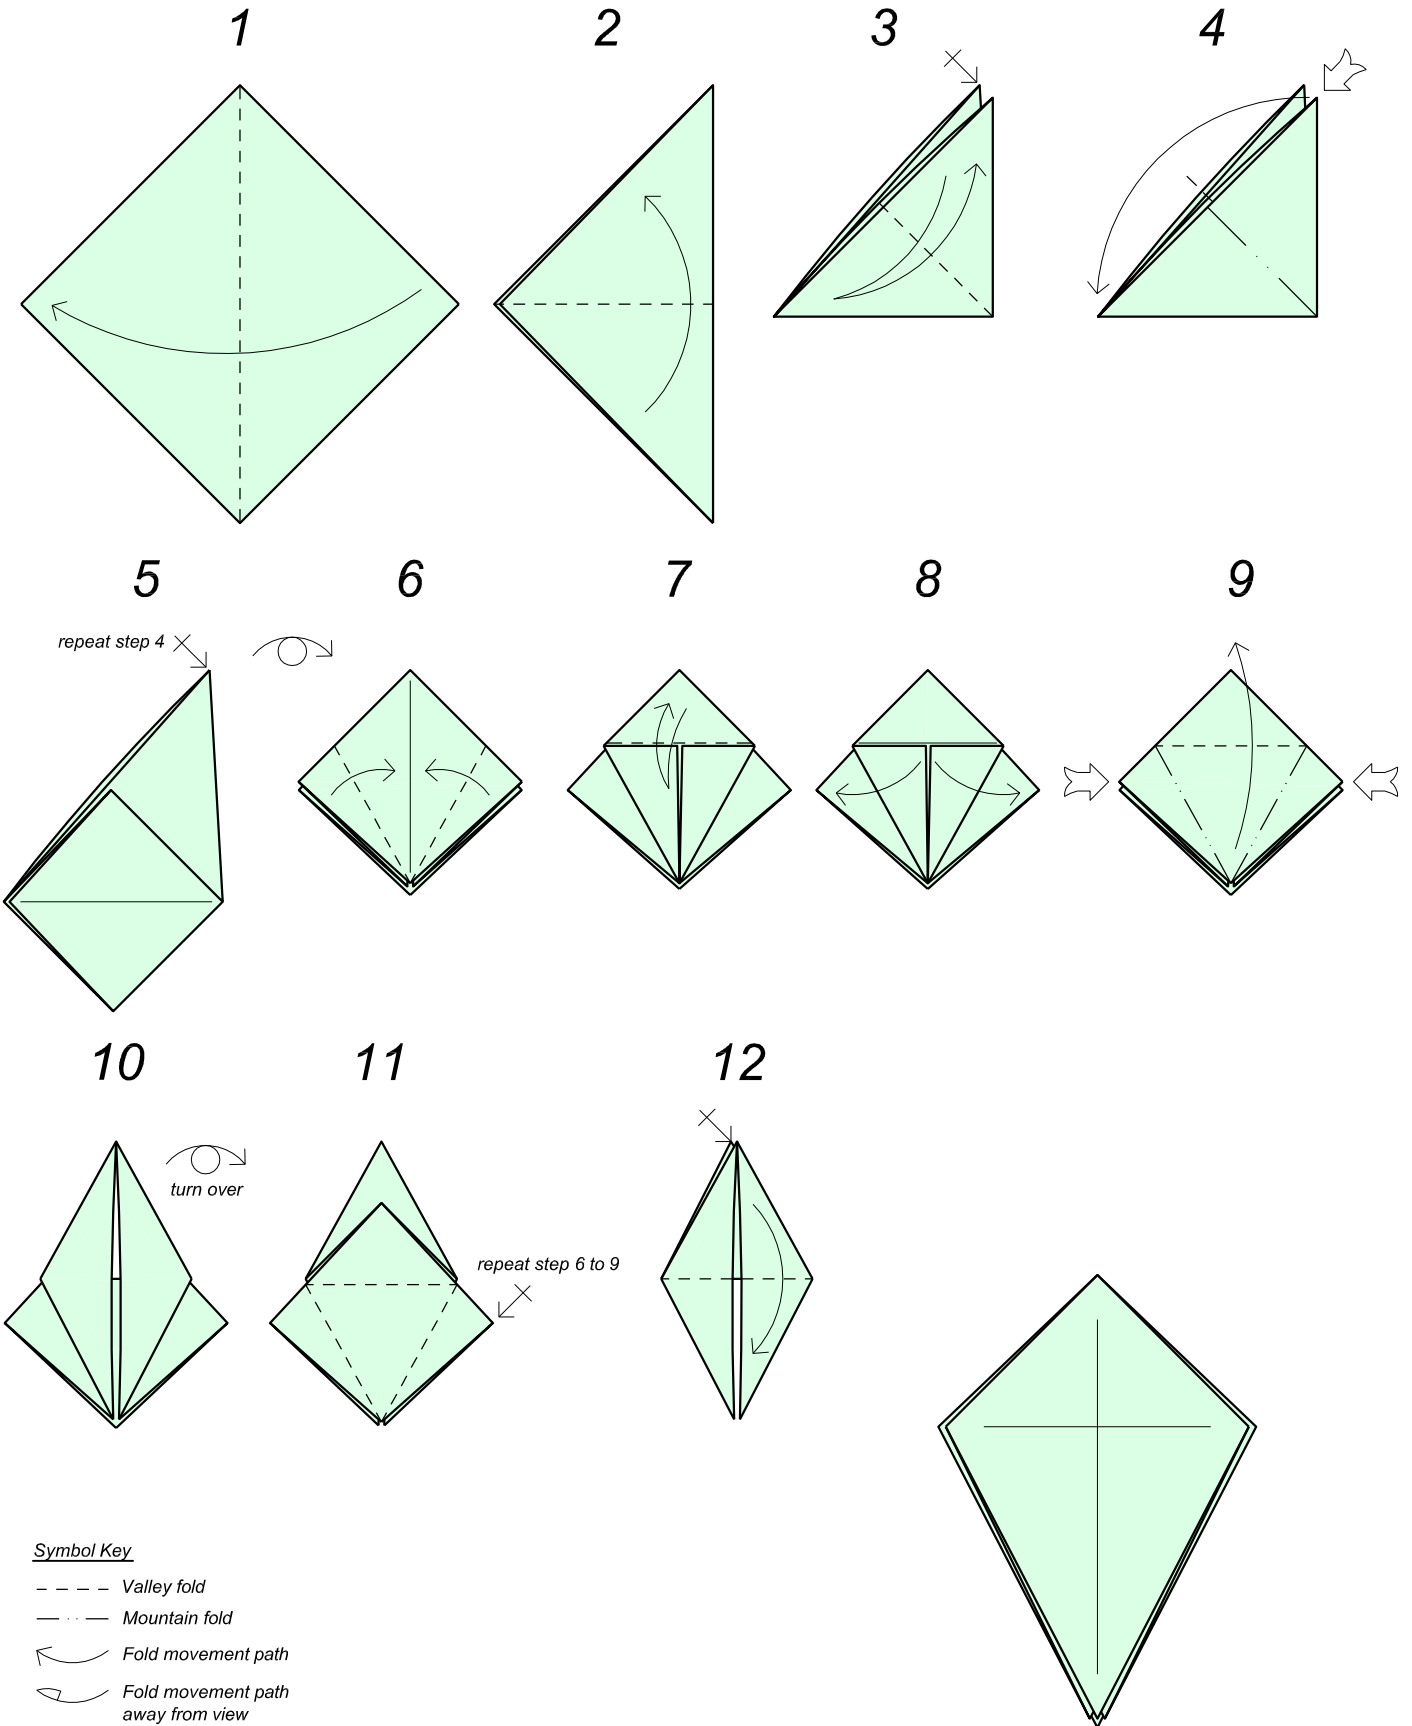

Bird Base

Finished Bird Base

Symbol Key

- Valley fold
- - - - - Mountain fold
- ↪ Fold movement path
- ↪ Fold movement path away from view
- ⇨ Push, squash or reverse fold
- ↺ Repeat steps
- ↻ Rotate model